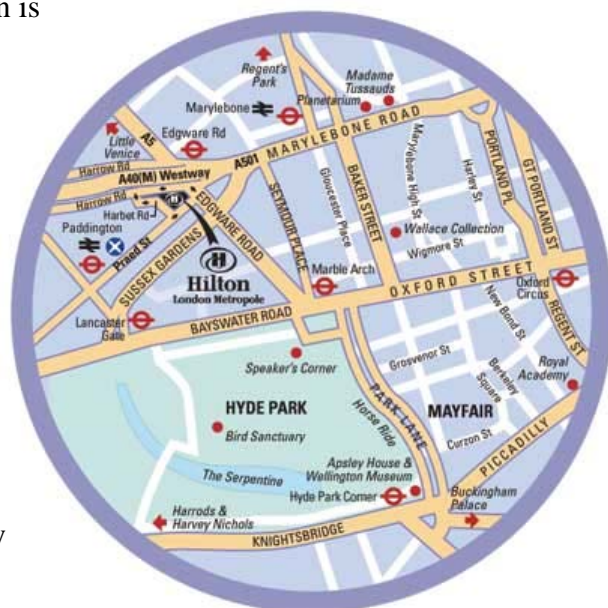

## HILTON LONDON METROPOLE HOTEL 122 EDGEWARE ROAD, LONDON, W2 1JU

Tel: 020 74024141

Website: [www.hilton.com](http://www.hilton.com)

Website: [www.engagetoday.org.uk](http://www.engagetoday.org.uk)

Saturday 21<sup>st</sup> November 2009

The Hilton London Metropole Hotel is located in the heart of central London, yet outside the congestion charge zone. The hotel is just a 10-minute walk from Oxford Street and 20 minutes drive from Heathrow Airport. The Heathrow Express terminates at Paddington Station, which is just 2 minutes by taxi from the hotel. The nearest underground station is Edgware Road (Circle/District Line and Bakerloo line), directly opposite the hotel. The Hilton London Metropole is located outside of London's Congestion Zone and boasts a secure car park with 170 spaces.

### Maps and Directions:

The hotel is ideally situated on the intersection of major link roads to key motorways [M40, M1 and M4].

engaging your community

**HILTON LONDON METROPOLE HOTEL  
122 EDGEWARE ROAD, LONDON, W2 1JU**

For detailed maps and further directions go to [www.multimap.com](http://www.multimap.com) and put the Hilton London Metropole postcode **W2 1JU** into the 'Find A Map' search box. For more detailed direction click on the 'Get Directions' box in the Multimap tool bar and add your starting address postcode in box 'A' and the Hilton London Metropole postcode **W2 1JU** in box 'B' and click Find. For further directions and maps log onto either Google Maps, [www.theaa.com/route-planner](http://www.theaa.com/route-planner), [www.streetmap.com](http://www.streetmap.com) or [www.Upyourstreet.com](http://www.Upyourstreet.com)